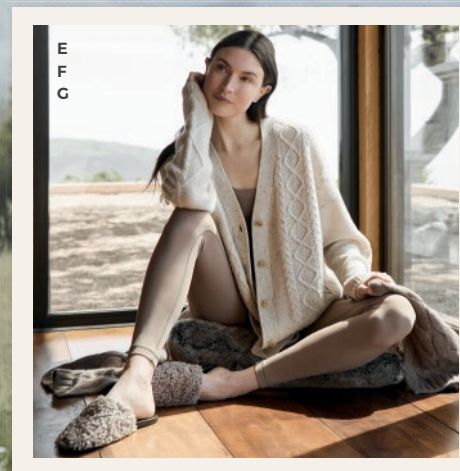

Explore our Fall Collection at www.havenwellwithin.com.

A Sweater Knit Crossover Mockneck Top in Ivory, A02445 \$68 B Sweater Knit Wide Leg Pants in Ivory, B02445 \$78
C Merino Cashmere Herringbone Mockneck Sweater in Anise Heather/Bone, C02445 \$228 D Twisted Sweater Knit Slides in Ivory/Anise, D02445 \$148 E Cashmere Cable Knit Cardigan in Fawn Heather, E03445 \$288
F Balance Leggings in Branch, F03445 \$78 G Sherpa Mules in Mushroom, G03445 \$118
H Fleece Cowl-Neck Midi Dress in Branch Heather, H03445 \$118 J Breathe Candle J03445 \$44

Off-duty *ease*

The stand out sweaters of the season are in. Discover thoughtful details and elevated stitchwork designed for lasting softness and style.

A
B
C

- A** Texture Stitch Turtleneck in Ivory/Branch, A04445 \$108
- B** Bouclé Wide Leg Pants in Ivory, B04445 \$128
- C** Sherpa Mules in Mushroom, C04445 \$118
- D** V-Rib Mockneck Sweater in Soft Periwinkle, D05445 \$98
- E** Balance Leggings in Midnight, E05445 \$78